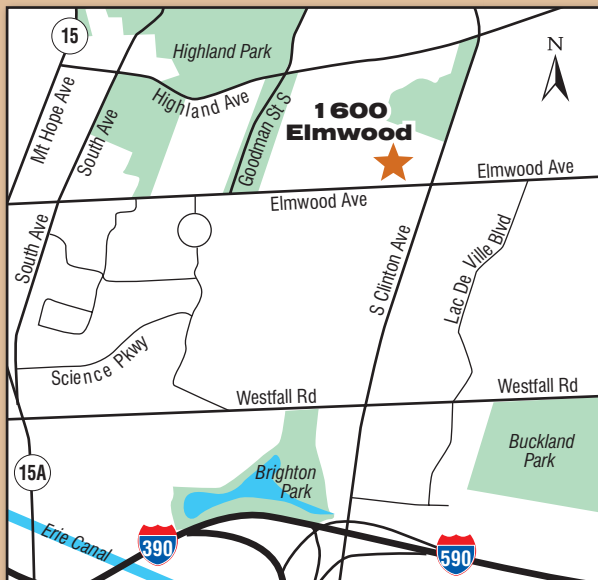

### Directions:

From 490 exit at Goodman and go south. Follow Goodman to Elmwood and go left. The Community is 1/2 mile on left before the intersection of Elmwood and South Clinton.